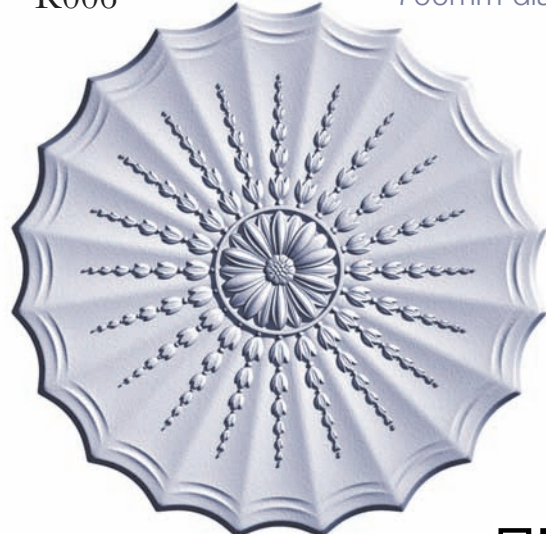

R006

700mm diameter