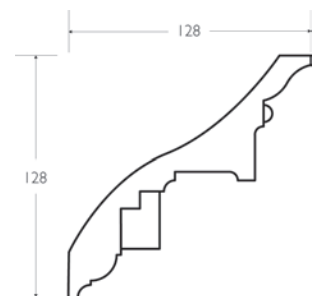

BLENNHEIM

FINE INTERIORS

DENTIL CORNICE

A range of dentil block cornices designed to accommodate a variety of room sizes.

C009

C010

C011

EGG & DART CORNICE