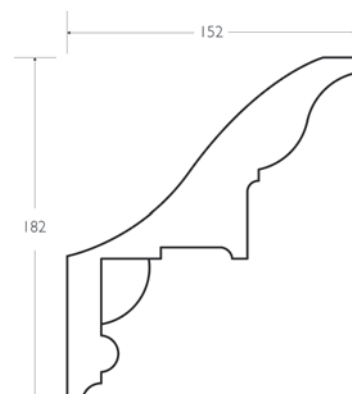

EGG & DART CORNICE

Our egg and dart enrichments offer a high degree of relief and sharpness.

C014