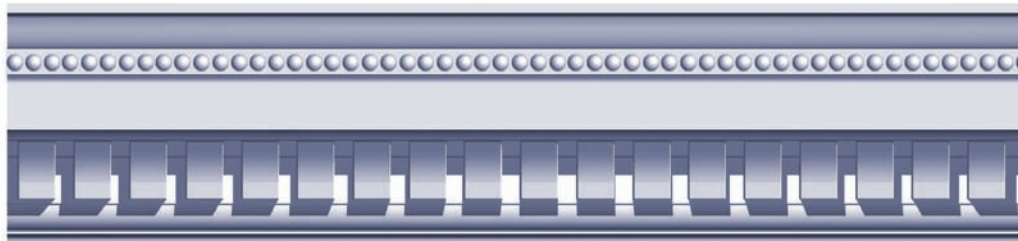

BLENNHEIM

FINE INTERIORS

DENTIL CORNICE

A range of dentil block cornices designed to accommodate a variety of room sizes.

C009

C010

C011

EGG & DART CORNICE

Our egg and dart enrichments offer a high degree of relief and sharpness.

C012

C013

C014