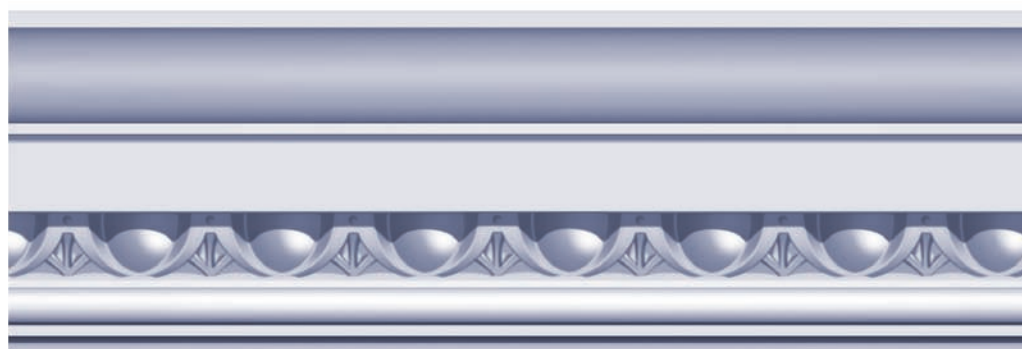

BLENNHEIM

FINE INTERIORS

DENTIL CORNICE

A range of dentil block cornices designed to accommodate a variety of room sizes.

C009

C010

C011

EGG & DART CORNICE

Our egg and dart enrichments offer a high degree of relief and sharpness.

C012

C013

C014