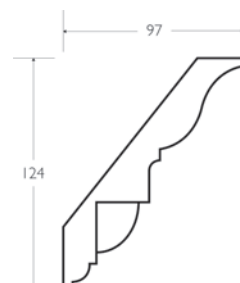

EGG & DART CORNICE

Our egg and dart enrichments offer a high degree of relief and sharpness.

C013