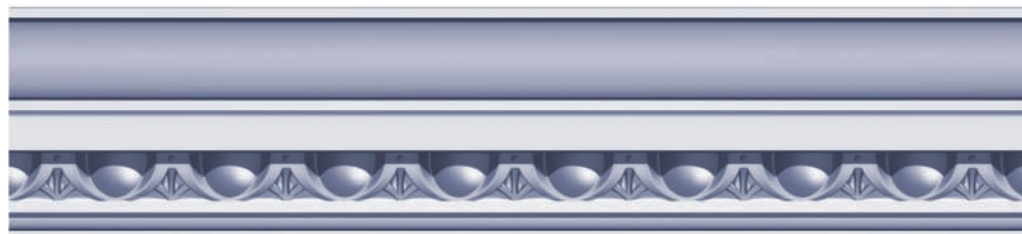

BLENNHEIM

FINE INTERIORS

DENTIL CORNICE

A range of dentil block cornices designed to accommodate a variety of room sizes.

C009

C010

C011

EGG & DART CORNICE

Our egg and dart enrichments offer a high degree of relief and sharpness.

C012

C013

C014