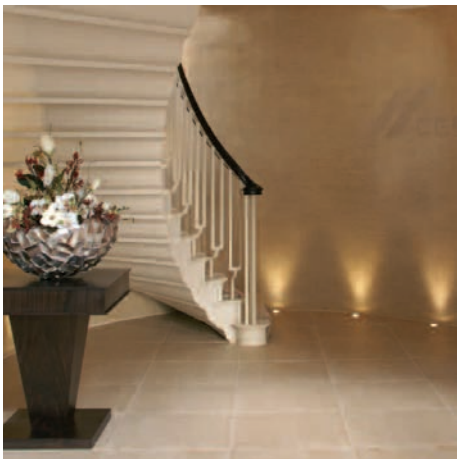

BLLENHEIM FINE INTERIORS

Venetian Polished Plaster

Marmorino ● Marmorino Fine ● Grassello

Texturro ● Travertino ● Striato

17 FIRST QUARTER, BLENHEIM ROAD
EPSOM, SURREY, KT19 9QN
Tel: 01372 728866 Fax: 01372 730591
E: info@blenheimfineinteriors.co.uk
www.blenheimfineinteriors.co.uk